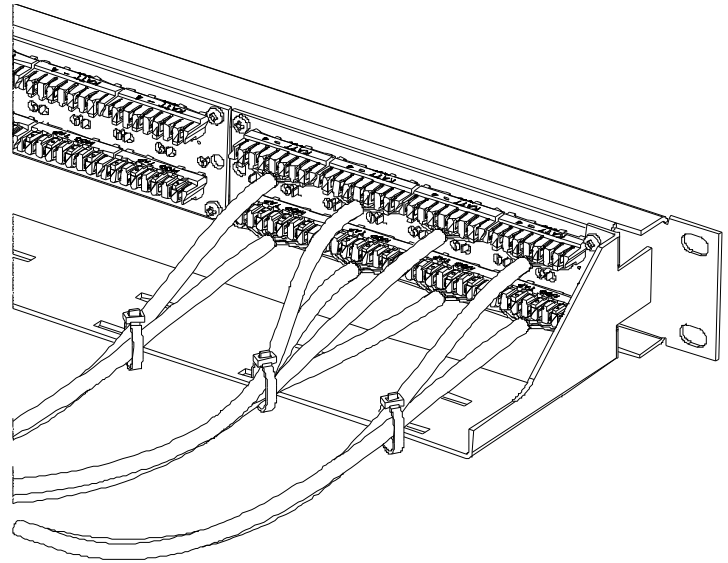

Included Items

- IDC patch panel
- Rear cable Management bar
- Screw / cage nut / washer kit
- Installation Instruction.

1. Cable preparation:

MPN NO.	SAP NO.
215-391	187000373

REVISION: A1	ECR/ECN INFORMATION: EC No: MTS2013-0071 DATE: 2013 / 07 / 16	TITLE: 24P 1U IDC Category 5e Patch Panel Installation Instructions	SHEET No. 2 of 4
DOCUMENT NUMBER: AS-18700-060	CREATED / REVISED BY: Snagaravenka	CHECKED BY: CG, Raghavan	APPROVED BY: Krzysztof Ojdana

2. Color coding:

3. Port numbering (explained on a first harmonica, for the remaining two repeat the numbering):

MPN NO.	SAP NO.
215-391	187000373

REVISION:	ECR/ECN INFORMATION:	TITLE:	SHEET No.
A1	EC No: MTS2013-0071 DATE: 2013 / 07 / 16	24P 1U IDC Category 5e Patch Panel Installation Instructions	3 of 4
DOCUMENT NUMBER:	CREATED / REVISED BY:	CHECKED BY:	APPROVED BY:
AS-18700-060	Snagaravenka	CG, Raghavan	Krzysztof Ojdana

4. Cable termination / Dressing / Installation:

Terminate each UTP cable with regular 110 Punch down tool.

Dress cable on the rear cable management bar, secure with 4"/ 10 cm cable ties.

MPN NO.	SAP NO.
215-391	187000373