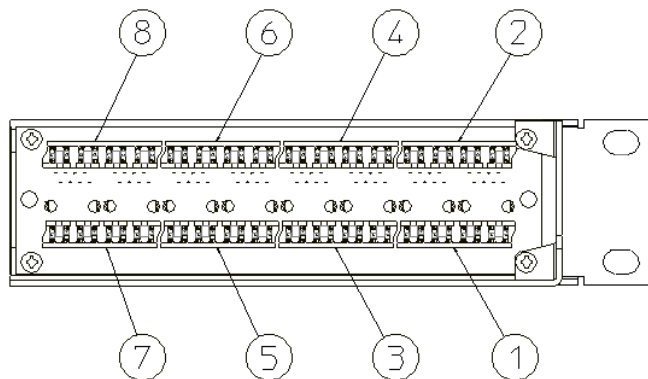

Included Items

- IDC patch panel
- Rear cable Management bar
- Screw / cage nut / washer kit
- Installation Instruction.

1. Cable preparation:

MPN NO.	SAP NO.
215-391	187000373

REVISION: A1	ECR/ECN INFORMATION: EC No: MTS2013-0071 DATE: 2013 / 07 / 16	TITLE: 24P 1U IDC Category 5e Patch Panel Installation Instructions	SHEET No. 2 of 4
DOCUMENT NUMBER: AS-18700-060	CREATED / REVISED BY: Snagaravenka	CHECKED BY: CG, Raghavan	APPROVED BY: Krzysztof Ojdana

2. Color coding:

3. Port numbering (explained on a first harmonica, for the remaining two repeat the numbering):

MPN NO.	SAP NO.
215-391	187000373

REVISION:	ECR/ECN INFORMATION:	TITLE:	SHEET No.
A1	EC No: MTS2013-0071 DATE: 2013 / 07 / 16	24P 1U IDC Category 5e Patch Panel Installation Instructions	3 of 4
DOCUMENT NUMBER:	CREATED / REVISED BY:	CHECKED BY:	APPROVED BY:
AS-18700-060	Snagaravenka	CG, Raghavan	Krzysztof Ojdana

4. Cable termination / Dressing / Installation:

Terminate each UTP cable with regular 110 Punch down tool.

Dress cable on the rear cable management bar, secure with 4"/ 10 cm cable ties.

MPN NO.	SAP NO.
215-391	187000373