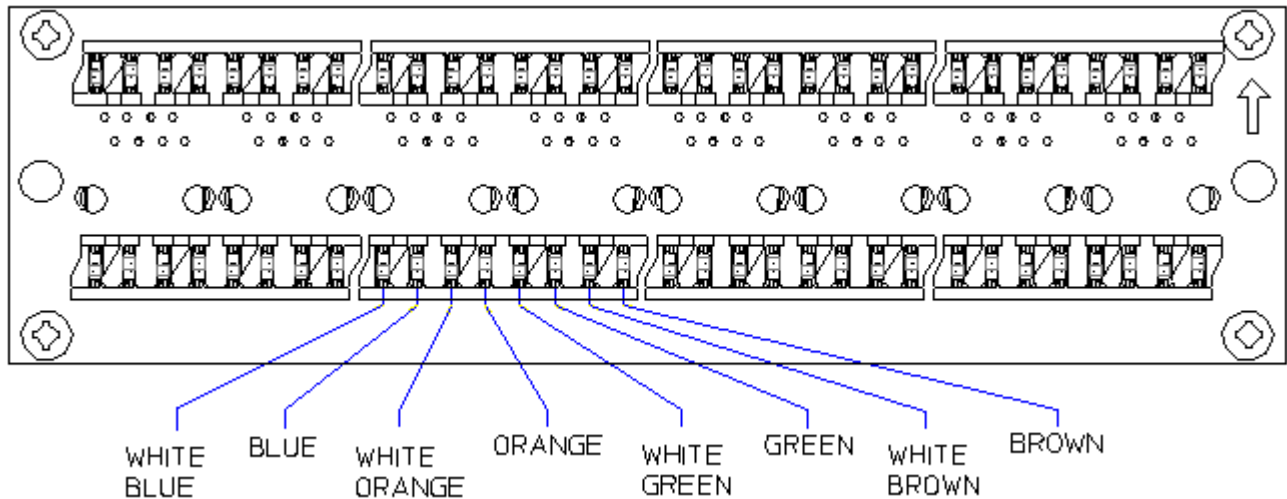

Included Items

- IDC patch panel
- Rear cable Management bar
- Screw / cage nut / washer kit
- Installation Instruction.

1. Cable preparation:

MPN NO.	SAP NO.
215-391	187000373

REVISION: A1	ECR/ECN INFORMATION: EC No: MTS2013-0071 DATE: 2013 / 07 / 16	TITLE: 24P 1U IDC Category 5e Patch Panel Installation Instructions	SHEET No. 2 of 4
DOCUMENT NUMBER: AS-18700-060	CREATED / REVISED BY: Snagaravenka	CHECKED BY: CG, Raghavan	APPROVED BY: Krzysztof Ojdana

2. Color coding:

3. Port numbering (explained on a first harmonica, for the remaining two repeat the numbering):

MPN NO.	SAP NO.
215-391	187000373

REVISION:	ECR/ECN INFORMATION:	TITLE:	SHEET No.
A1	EC No: MTS2013-0071 DATE: 2013 / 07 / 16	24P 1U IDC Category 5e Patch Panel Installation Instructions	3 of 4
DOCUMENT NUMBER:	CREATED / REVISED BY:	CHECKED BY:	APPROVED BY:
AS-18700-060	Snagaravenka	CG, Raghavan	Krzysztof Ojdana

4. Cable termination / Dressing / Installation:

Terminate each UTP cable with regular 110 Punch down tool.

Dress cable on the rear cable management bar, secure with 4"/ 10 cm cable ties.

MPN NO.	SAP NO.
215-391	187000373