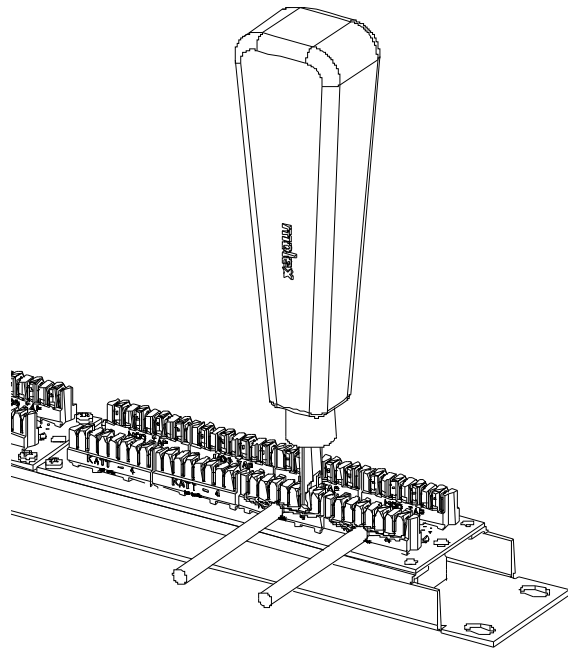

Included Items

- IDC patch panel
- Rear cable Management bar
- Screw / cage nut / washer kit
- Installation Instruction.

1. Cable preparation:

MPN NO.	SAP NO.
215-391	187000373

REVISION: A1	ECR/ECN INFORMATION: EC No: MTS2013-0071 DATE: 2013 / 07 / 16	TITLE: 24P 1U IDC Category 5e Patch Panel Installation Instructions	SHEET No. 2 of 4
DOCUMENT NUMBER: AS-18700-060	CREATED / REVISED BY: Snagaravenka	CHECKED BY: CG, Raghavan	APPROVED BY: Krzysztof Ojdana

2. Color coding:

3. Port numbering (explained on a first harmonica, for the remaining two repeat the numbering):

MPN NO.	SAP NO.
215-391	187000373

REVISION:	ECR/ECN INFORMATION:	TITLE:	SHEET No.
A1	EC No: MTS2013-0071 DATE: 2013 / 07 / 16	24P 1U IDC Category 5e Patch Panel Installation Instructions	3 of 4
DOCUMENT NUMBER:	CREATED / REVISED BY:	CHECKED BY:	APPROVED BY:
AS-18700-060	Snagaravenka	CG, Raghavan	Krzysztof Ojdana

4. Cable termination / Dressing / Installation:

Terminate each UTP cable with regular 110 Punch down tool.

Dress cable on the rear cable management bar, secure with 4"/ 10 cm cable ties.

MPN NO.	SAP NO.
215-391	187000373