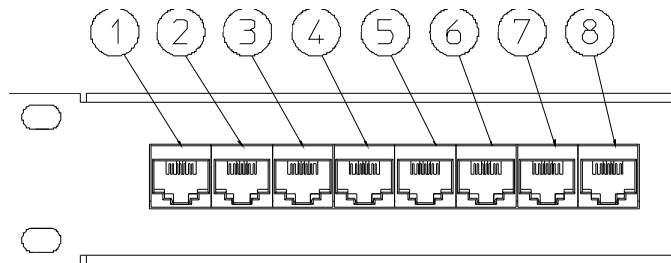

24P 1U IDC Category 5e Patch Panel

Order No.	SAP No.	Description
PID-00234-04	181520020	24P 1U IDC Category 5e Patch Panel

Dimensions:
L x W x H: 483 x 100 x 44 mm
(19" x 4" x 1.7")

MPN NO.	SAP NO.
215-391	187000373

Included Items

- IDC patch panel
- Rear cable Management bar
- Screw / cage nut / washer kit
- Installation Instruction.

1. Cable preparation:

MPN NO.	SAP NO.
215-391	187000373

REVISION: A1	ECR/ECN INFORMATION: EC No: MTS2013-0071 DATE: 2013 / 07 / 16	TITLE: 24P 1U IDC Category 5e Patch Panel Installation Instructions	SHEET No. 2 of 4
DOCUMENT NUMBER: AS-18700-060	CREATED / REVISED BY: Snagaravenka	CHECKED BY: CG, Raghavan	APPROVED BY: Krzysztof Ojdana

2. Color coding:

3. Port numbering (explained on a first harmonica, for the remaining two repeat the numbering):

MPN NO.	SAP NO.
215-391	187000373

REVISION:	ECR/ECN INFORMATION:	TITLE:	SHEET No.
A1	EC No: MTS2013-0071 DATE: 2013 / 07 / 16	24P 1U IDC Category 5e Patch Panel Installation Instructions	3 of 4
DOCUMENT NUMBER:	CREATED / REVISED BY:	CHECKED BY:	APPROVED BY:
AS-18700-060	Snagaravenka	CG, Raghavan	Krzysztof Ojdana

4. Cable termination / Dressing / Installation:

Terminate each UTP cable with regular 110 Punch down tool.

Dress cable on the rear cable management bar, secure with 4"/ 10 cm cable ties.

MPN NO.	SAP NO.
215-391	187000373