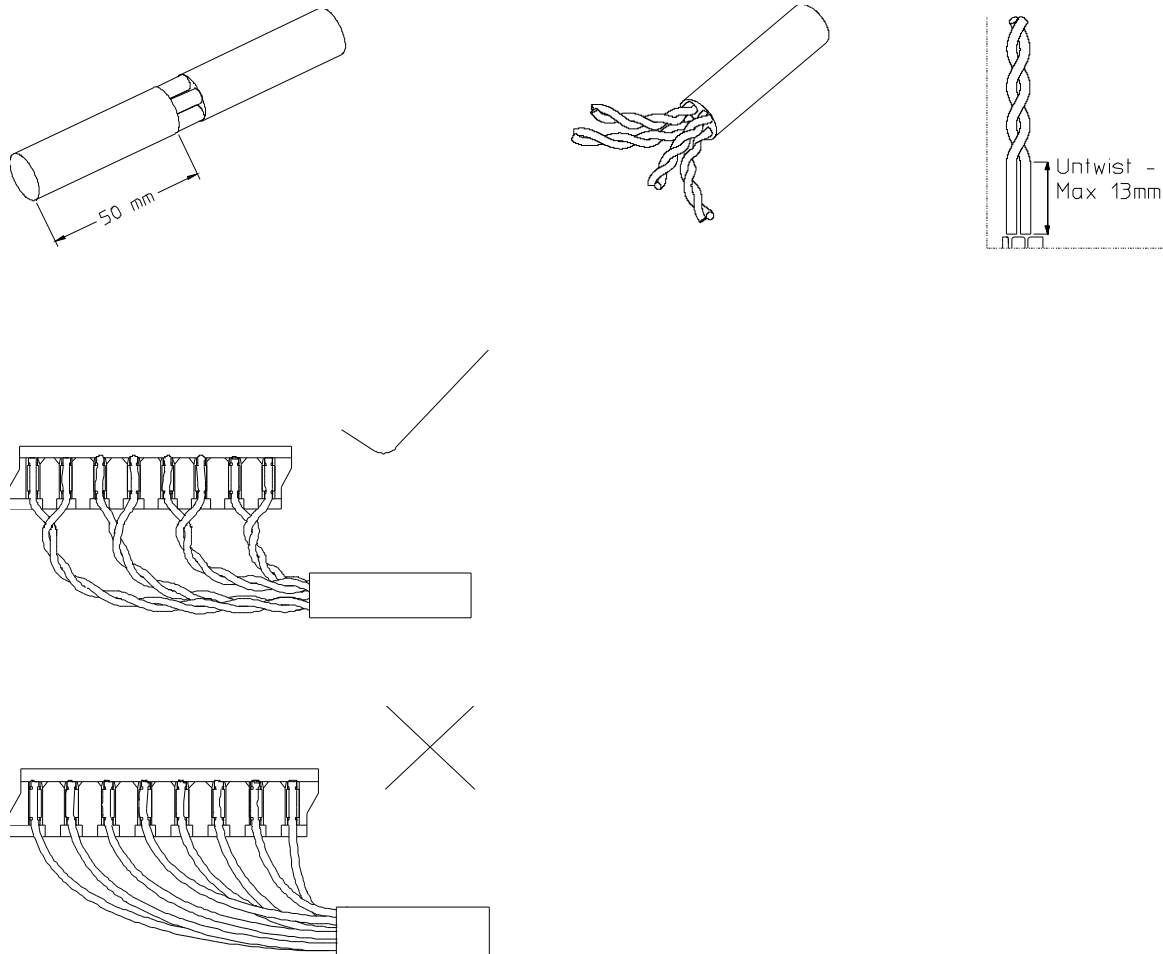

24P 1U IDC Category 5e Patch Panel

Order No.	SAP No.	Description
PID-00234-04	181520020	24P 1U IDC Category 5e Patch Panel

Dimensions:
L x W x H: 483 x 100 x 44 mm
(19" x 4" x 1.7")

MPN NO.	SAP NO.
215-391	187000373

REVISION: A1	ECR/ECN INFORMATION: EC No: MTS2013-0071 DATE: 2013 / 07 / 16	TITLE: 24P 1U IDC Category 5e Patch Panel Installation Instructions	SHEET No. 1 of 4
DOCUMENT NUMBER: AS-18700-060	CREATED / REVISED BY: Snagaravenka	CHECKED BY: CG, Raghavan	APPROVED BY: Krzysztof Ojdana

Included Items

- IDC patch panel
- Rear cable Management bar
- Screw / cage nut / washer kit
- Installation Instruction.

1. Cable preparation:

MPN NO.	SAP NO.
215-391	187000373

REVISION: A1	ECR/ECN INFORMATION: EC No: MTS2013-0071 DATE: 2013 / 07 / 16	TITLE: 24P 1U IDC Category 5e Patch Panel Installation Instructions	SHEET No. 2 of 4
DOCUMENT NUMBER: AS-18700-060	CREATED / REVISED BY: Snagaravenka	CHECKED BY: CG, Raghavan	APPROVED BY: Krzysztof Ojdana

4. Cable termination / Dressing / Installation:

Terminate each UTP cable with regular 110 Punch down tool.

Dress cable on the rear cable management bar, secure with 4"/ 10 cm cable ties.

MPN NO.	SAP NO.
215-391	187000373