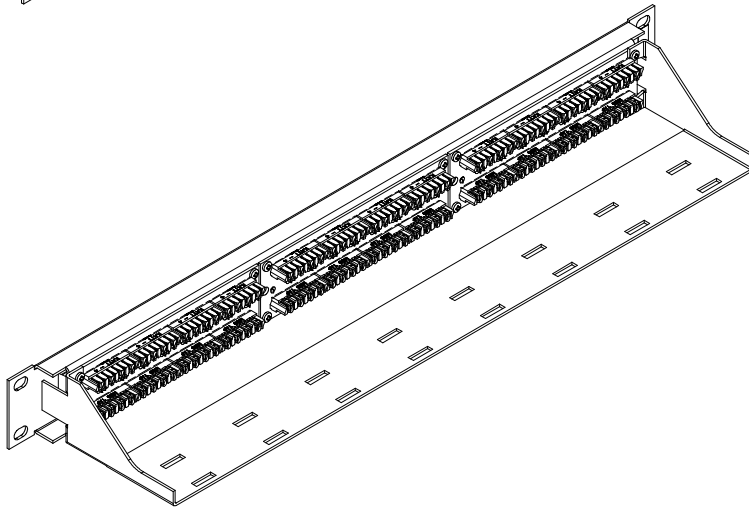

24P 1U IDC Category 5e Patch Panel

Order No.	SAP No.	Description
PID-00234-04	181520020	24P 1U IDC Category 5e Patch Panel

Dimensions:
L x W x H: 483 x 100 x 44 mm
(19" x 4" x 1.7")

MPN NO.	SAP NO.
215-391	187000373

REVISION: A1	ECR/ECN INFORMATION: EC No: MTS2013-0071 DATE: 2013 / 07 / 16	TITLE: 24P 1U IDC Category 5e Patch Panel Installation Instructions	SHEET No. 1 of 4
DOCUMENT NUMBER: AS-18700-060	CREATED / REVISED BY: Snagaravenka	CHECKED BY: CG, Raghavan	APPROVED BY: Krzysztof Ojdana

Included Items

- IDC patch panel
- Rear cable Management bar
- Screw / cage nut / washer kit
- Installation Instruction.

1. Cable preparation:

MPN NO.	SAP NO.
215-391	187000373

REVISION: A1	ECR/ECN INFORMATION: EC No: MTS2013-0071 DATE: 2013 / 07 / 16	TITLE: 24P 1U IDC Category 5e Patch Panel Installation Instructions	SHEET No. 2 of 4
DOCUMENT NUMBER: AS-18700-060	CREATED / REVISED BY: Snagaravenka	CHECKED BY: CG, Raghavan	APPROVED BY: Krzysztof Ojdana

4. Cable termination / Dressing / Installation:

Terminate each UTP cable with regular 110 Punch down tool.

Dress cable on the rear cable management bar, secure with 4"/ 10 cm cable ties.

MPN NO.	SAP NO.
215-391	187000373