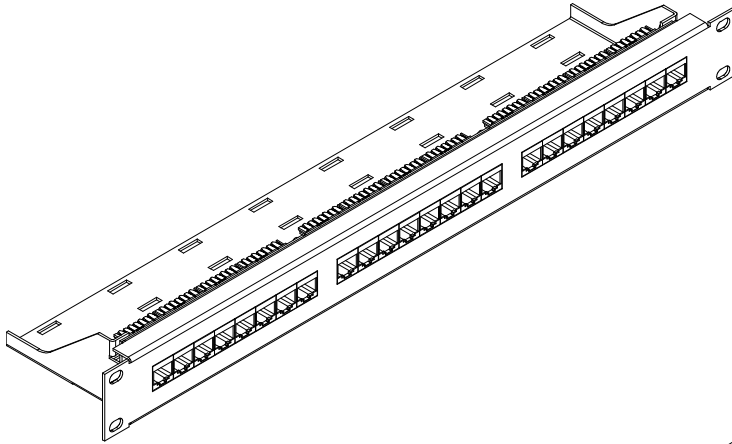

24P 1U IDC Category 5e Patch Panel

Order No.	SAP No.	Description
PID-00234-04	181520020	24P 1U IDC Category 5e Patch Panel

Dimensions:
L x W x H: 483 x 100 x 44 mm
(19" x 4" x 1.7")

MPN NO.	SAP NO.
215-391	187000373

REVISION: A1	ECR/ECN INFORMATION: EC No: MTS2013-0071 DATE: 2013 / 07 / 16	TITLE: 24P 1U IDC Category 5e Patch Panel Installation Instructions	SHEET No. 1 of 4
DOCUMENT NUMBER: AS-18700-060	CREATED / REVISED BY: Snagaravenka	CHECKED BY: CG, Raghavan	APPROVED BY: Krzysztof Ojdana

Included Items

- IDC patch panel
- Rear cable Management bar
- Screw / cage nut / washer kit
- Installation Instruction.

1. Cable preparation:

MPN NO.	SAP NO.
215-391	187000373

REVISION: A1	ECR/ECN INFORMATION: EC No: MTS2013-0071 DATE: 2013 / 07 / 16	TITLE: 24P 1U IDC Category 5e Patch Panel Installation Instructions	SHEET No. 2 of 4
DOCUMENT NUMBER: AS-18700-060	CREATED / REVISED BY: Snagaravenka	CHECKED BY: CG, Raghavan	APPROVED BY: Krzysztof Ojdana