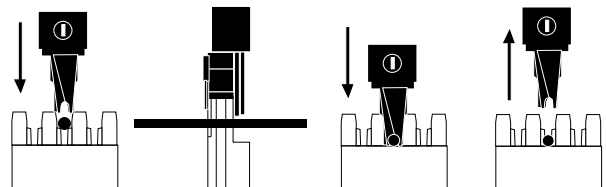

24 Port Shielded Patch Panel (System 2 PowerCat C5E)

1)

* Drain Wire

2)

3)

WRAP FOIL AROUND CABLE

4)

5)