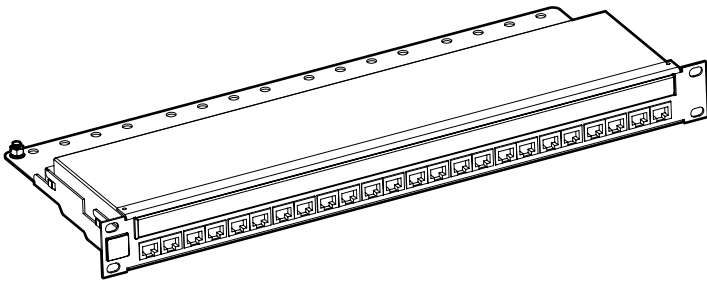

24 Port Shielded Patch Panel (System 2 PowerCat C5E)

1)

* Drain Wire

2)

3)

WRAP FOIL AROUND CABLE

4)

5)