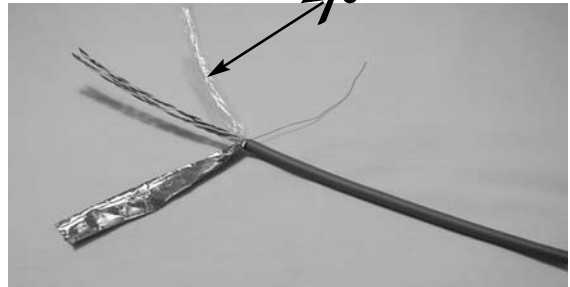

24 Port Shielded Patch Panel (System 2 PowerCat C5E)

1)

* Drain Wire

2)

3)

WRAP FOIL AROUND CABLE

4)

5)