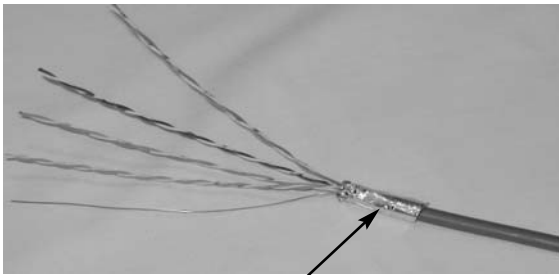

24 Port Shielded Patch Panel (System 2 PowerCat C5E)

1)

* Drain Wire

2)

3)

WRAP FOIL AROUND CABLE

4)

5)