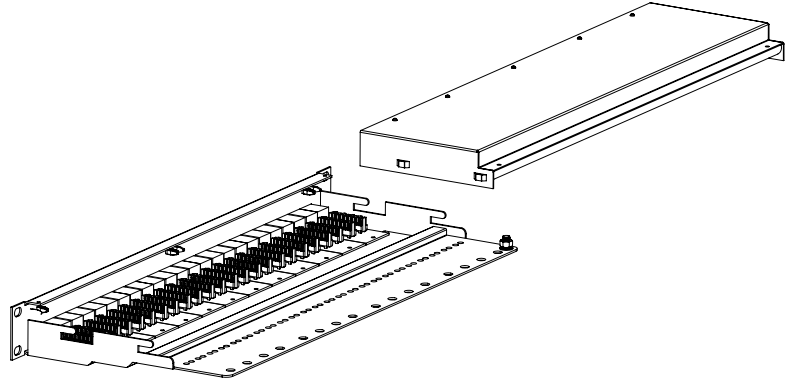

24 Port Shielded Patch Panel (System 2 PowerCat C5E)

1)

* Drain Wire

2)

3)

WRAP FOIL AROUND CABLE

4)

5)