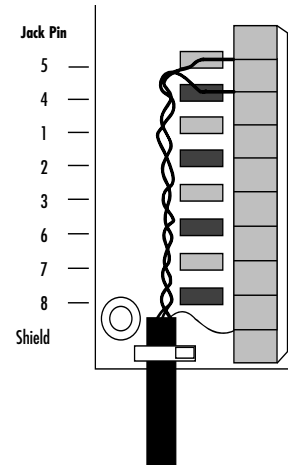

568A

F	D	E	NL	GB
blanc/bleu	weiß/blau	blanco/azul	wit/blauw	white/blue
bleu	blau	azul	brau	blue
blanc/vert	weiß/grün	blanco/verde	wit/groen	white/green
vert	grün	verde	groen	green
blanc/orange	orange/weiß	blanco/naranja	wit/oranje	white/orange
orange	orange	naranja	oranje	orange
blanc/marron	weiß/braun	blanco/marron	wit/bruin	white/brown
marron	braun	marron	bruin	brown
*	*	*	*	drain wire