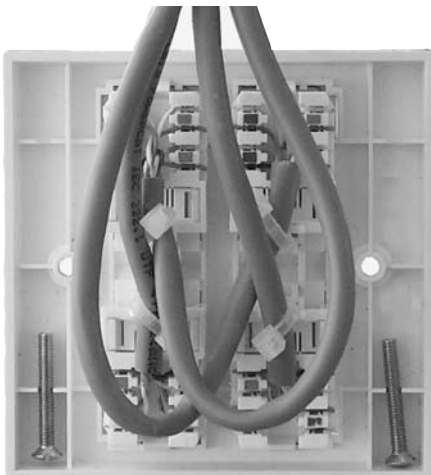

NOTE :

- 1 Fit into backboxes of 86x86mm outer dimension.
UTP Backbox depth minimum - 25mm
FTP Backbox depth minimum - 44mm
- 2 Minimal internal backbox clearance = 76x76mm up to 81x81mm.
- 3 This product is designed to fit backboxes with 2 screw fixing points.
- 4 Backboxes with 4 screw position points may not provide sufficient clearance to accept this product.