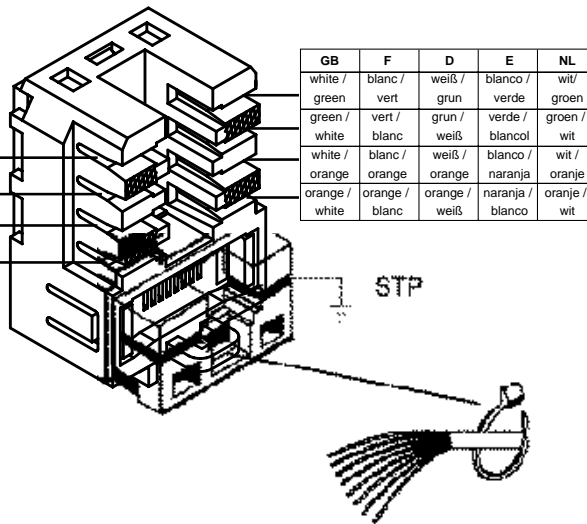

RJLP - UTP, FTP

GB	F	D	E	NL
white / blue	blanc / bleu	weiß / blau	blanco / azul	wit / blauw
blue / white	bleu / blanc	blau / weiß	azul / blanco	blauw / wit
white / brown	blanc / marron	weiß / braun	blanco / marron	wit / bruin
brown / white	marron / blanc	braun / weiß	marron / blanco	bruin / wit

NOTE :

- 1 Fit into backboxes of 86x86mm outer dimension.
UTP Backbox depth minimum - 25mm
FTP Backbox depth minimum - 44mm
- 2 Minimal internal backbox clearance = 76x76mm up to 81x81mm.
- 3 This product is designed to fit backboxes with 2 screw fixing points.
- 4 Backboxes with 4 screw position points may not provide sufficient clearance to accept this product.