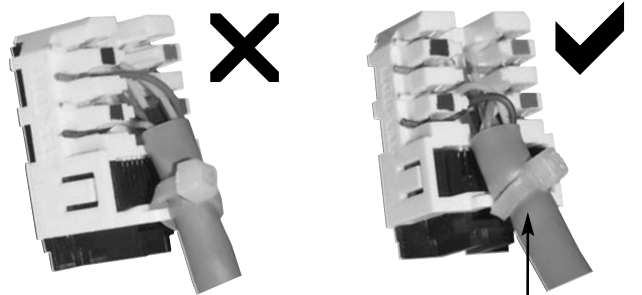

Cable strain relief must be provided when this product is installed.

Do not crush cable with tightly fixed cable ties

MOLEX PREMISE NETWORKS

Molex Premise Networks
Corporate Headquarters
Tel: 1 866 733 6659
www.molexpn.com