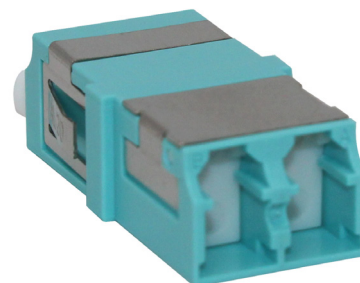

# Internal Shuttered LC Adapter, Flange Mounted, Snap Mounted >

The LC connector is the result of increased demands for smaller easier-to-use fiber connectivity. The LC connector has reduced the space requirements on equipment bays and distribution panels by 50%. Molex LC Adapters feature an internal shutter which provides a barrier against harmful light emissions and dust invasion. The adapter also features precise zirconia ceramic alignment sleeves to accommodate either Singlemode, Multimode or Angle Polish (APC) connectors.

The Duplex LC adapter is available in either a snap mount or screw-mount installation style. Mounting dimensions of the Duplex internal shuttered LC adapter are identical to the standard Duplex LC adapter and can be used as direct a drop-in replacement.

## FEATURES AND ADVANTAGES

Two LC ports provide multiple Simplex or Duplex connection options

Ceramic alignment sleeves accommodate Singlemode and Multimode operation

RoHS Compliant

Unique internal shuttered feature protected from harmful light emissions. Available upon application

Snap or screw-style mounting allows for installation flexibility

Standard LC Duplex compatible mounting provides a direct drop-in-replacement solution