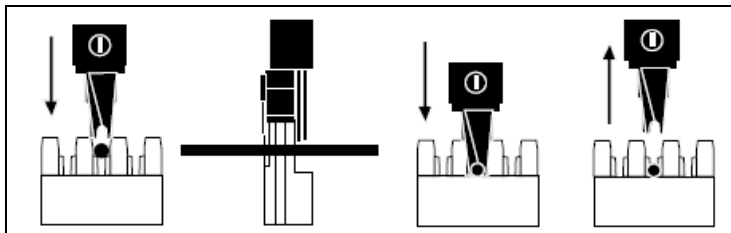

1.

1a.

1b.

2.

MPN NO.	SAP NO.
315-159	187000394

REVISION: A	ECR/ECN INFORMATION: EC No: MTS2013-071 DATE: 2013 / 07 / 16	TITLE: INSTRUCTION SHEET 16 PORT FTP DATAGATE	SHEET No. 2 of 4
DOCUMENT NUMBER: AS-18700-087	CREATED / REVISED BY: SNAGARAVENKA	CHECKED BY: BJ MAHENDRA	APPROVED BY: DURAN, JIM