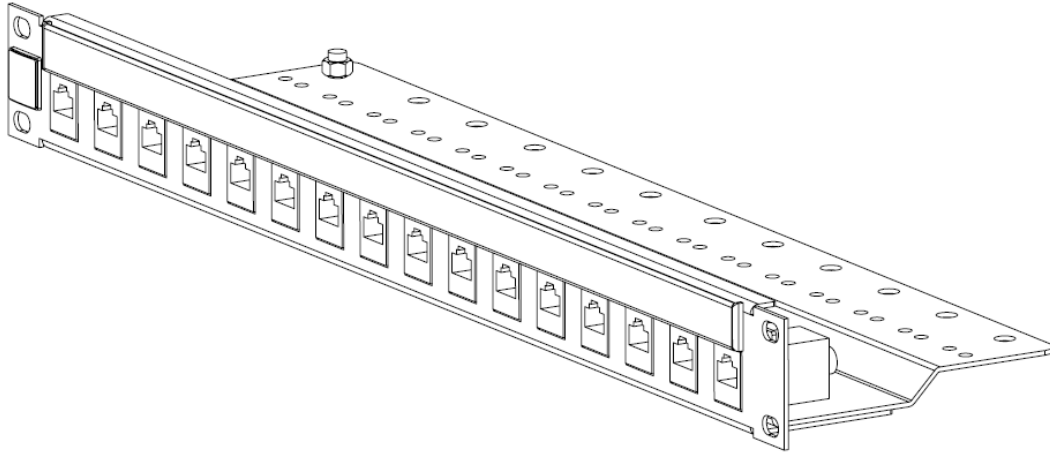

16 PORT FTP DATAGATE PATCH PANEL

1.0 SCOPE

This document provides Installation instructions of 16 Port FTP DataGate Patch Panel

2.0 PRODUCT DESCRIPTION

This is 16 Port FTP DataGate Patch Panel

3.0 REFERENCE DOCUMENTS

4.0 PROCEDURE

4.1 GENERAL REQUIREMENTS

4.2 ASSEMBLY INSTRUCTIONS

4.3 REMOVAL INSTRUCTIONS

Tools required.

110 TERMINATION TOOL SET ON LOW IMPACT.

MPN NO.	SAP NO.
315-159	187000394

REVISION: A	ECR/ECN INFORMATION: EC No: MTS2013-071 DATE: 2013 / 07 / 16	TITLE: INSTRUCTION SHEET 16 PORT FTP DATAGATE	SHEET No. 1 of 4
DOCUMENT NUMBER: AS-18700-087	CREATED / REVISED BY: SNAGARAVENKA	CHECKED BY: BJ MAHENDRA	APPROVED BY: DURAN, JIM