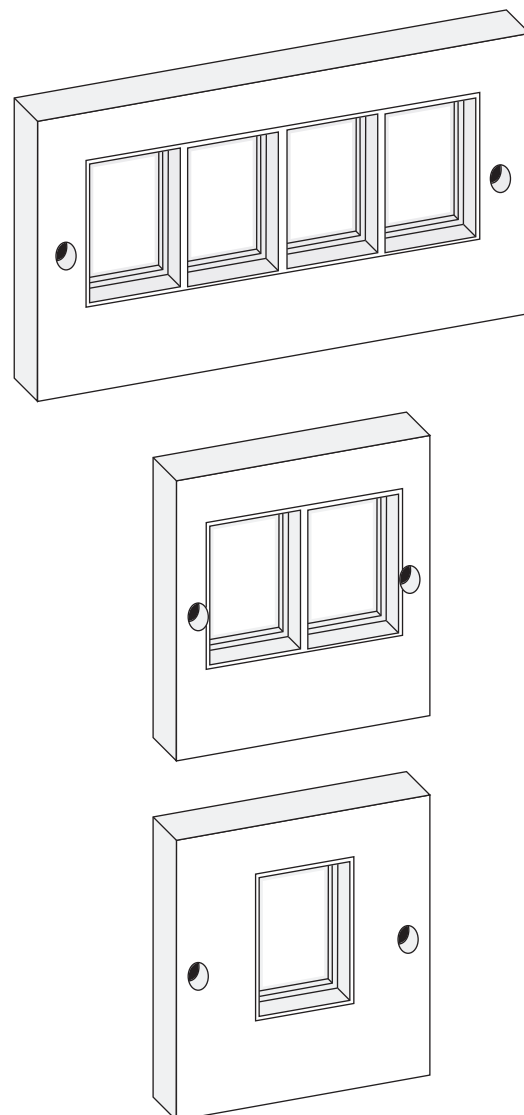

Features and Benefits

The MOD-SNAP system of wallplates provides a flexible wall outlet solution allowing the fitment of as many 38.5mm x 22mm MODSNAP voice or data outlets as necessary.

The MOD-SNAP single and double gang wallplate system is the basis for this modular range. It comprises of a single gang wallplate, available with one or two apertures and a double gang wallplate with four apertures.

Any combination of voice or data modules can be fitted. In addition a blank module is available to fill in any apertures not currently required in the system. This facilitates simple and convenient future expansion. The polished face of these wallplates offers quality finish, ideal for office installations. The styling also compliments most UK style electrical power outlets.

- Single gang, one or two outlets
- Double gang, four outlets
- Fixing screws provided
- Quality polished finish
- Accepted by all UK backboxes

ORDERING INFORMATION

Order No.	SAP No.	Description
42-311-02	Consult Molex	Single Gang Wallplate, Single Aperture 86mm x 86mm Aperture
42-312-02	Consult Molex	Single Gang Wallplate, Double Aperture 86mm x 86mm Aperture
42-314-02	Consult Molex	Double Gang Wallplate, Four Aperture, 86mm x 146mm Aperture
Accessories		
42-200-02	Consult Molex	Blank Module