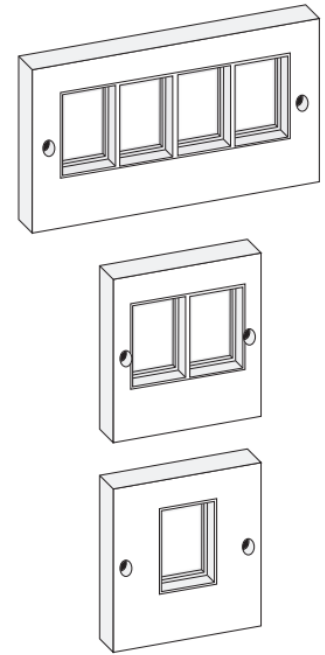

MOD-SNAP Single/Double Gang Wallplates >

The MOD-SNAP system of wallplates provides a flexible wall outlet solution allowing the fitment of as many 38.5mm x 22mm MOD-SNAP voice or data outlets as necessary.

The MOD-SNAP single and double gang wallplate system is the basis for this modular range. It comprises of a single gang wallplate, available with one or two apertures and a double gang wallplate with four apertures.

Any combination of voice or data modules can be fitted. In addition a blank module is available to fill in any apertures not currently required in the system. This facilitates simple and convenient future expansion. The polished face of these wallplates offers quality finish, ideal for office installations. The styling also compliments most UK style electrical power outlets.

FEATURES AND ADVANTAGES

Single gang, one or two outlets

Double gang, four outlets

Fixing screws provided

Quality polished finish

Accepted by all UK backboxes

ORDERING INFORMATION

Order No.	SAP No.	Description
42-311-02	Consult Molex	Single Gang Wallplate, Single Aperture 86mm x 86mm Aperture
42-312-02	Consult Molex	Single Gang Wallplate, Double Aperture 86mm x 86mm Aperture
42-314-02	Consult Molex	Double Gang Wallplate, Four Aperture, 86mm x 146mm Aperture
Accessories		
42-200-02	Consult Molex	Blank Module