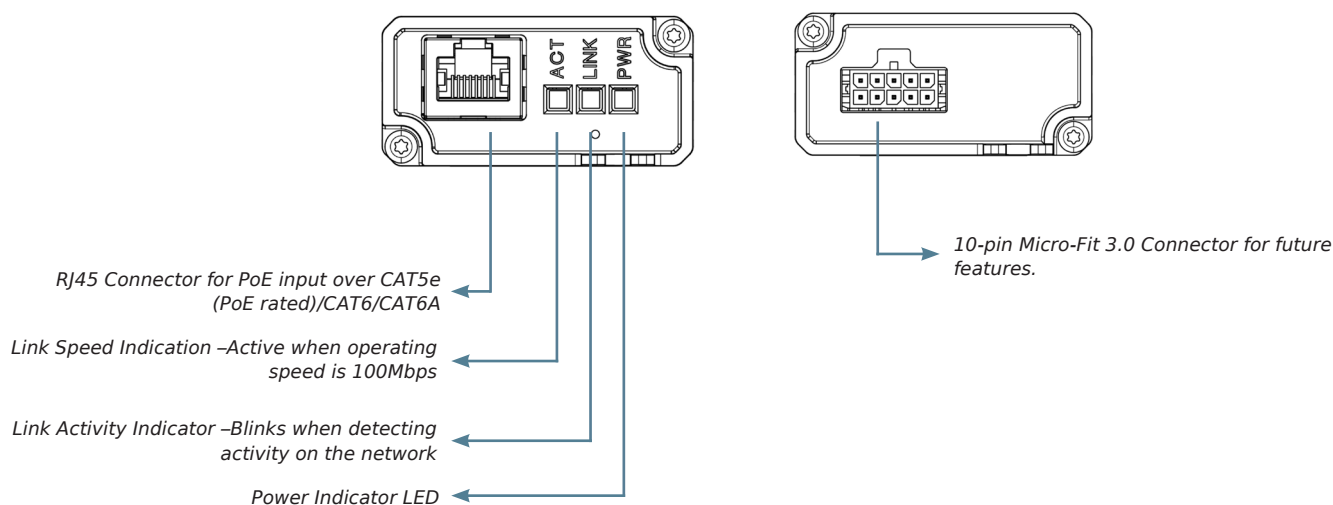

## CONNECTION INTERFACES

Connection	Connection Specification
PoE Input	RJ45, Cat 5e (PoE rated) or better see <a href="https://www.molex.com/products/copper">molex.com/products/copper</a>
CoreSync Input	10-Pin Micro-Fit 3.0 Connector for CoreSync Harnesses see <a href="https://www.molex.com/products/coresync/coresync-harnesses/">molex.com/products/coresync/coresync-harnesses/</a>