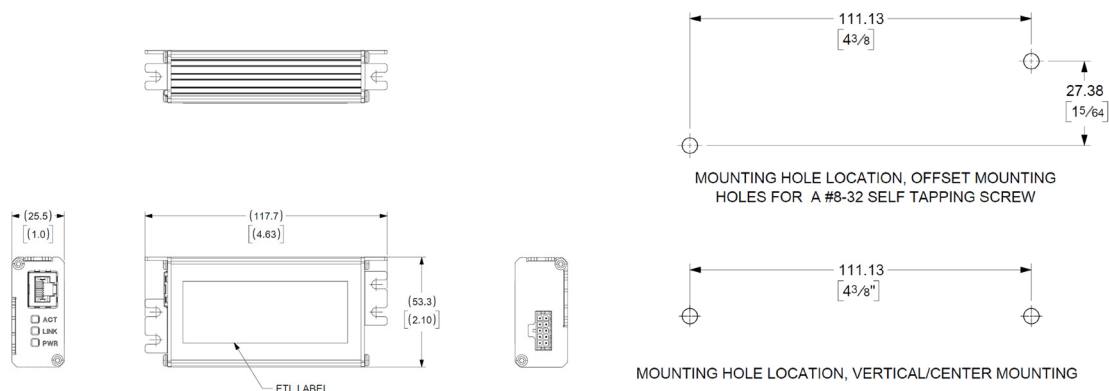

ORDERING INFORMATION

Order No.	Description
1809931001	CoreSync MechoShades Gateway