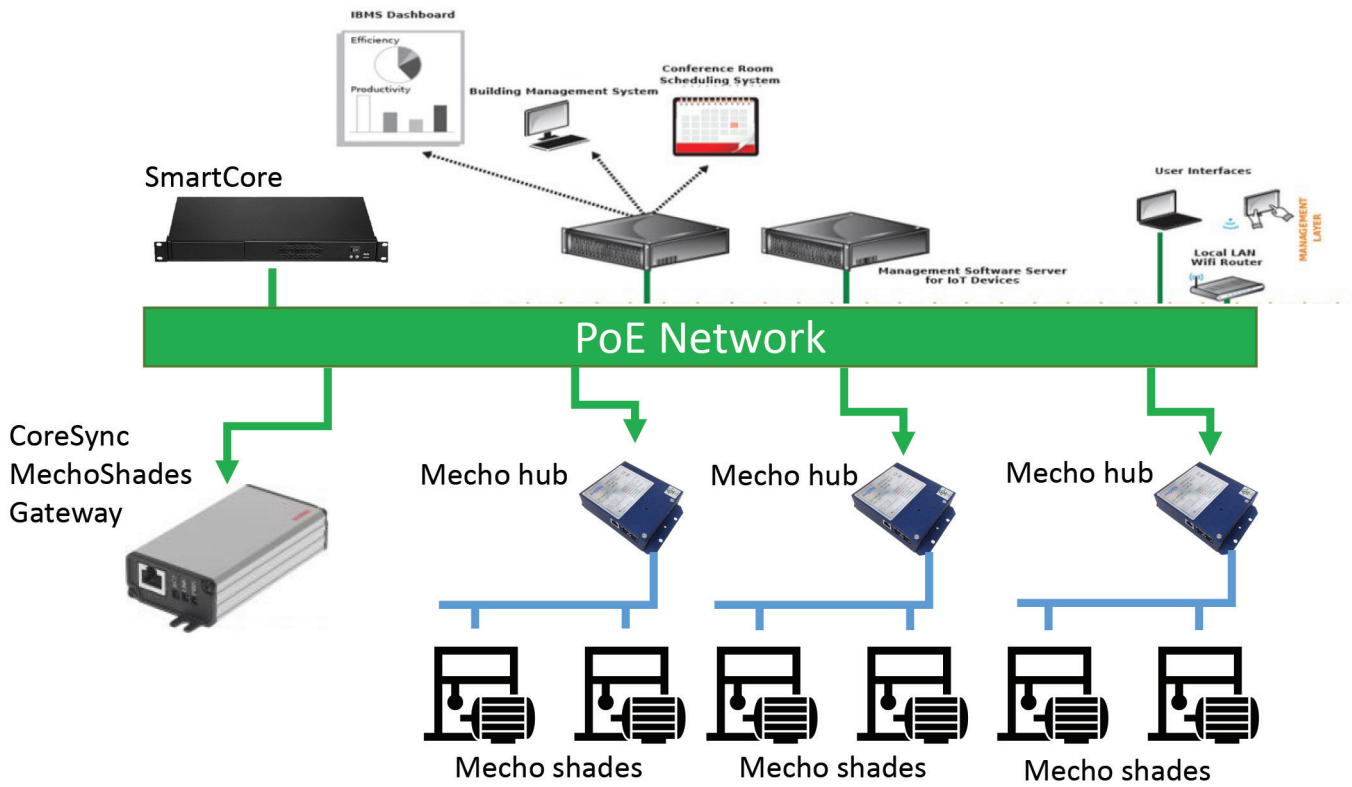

CoreSync MechoShades Gateway >

www.molex.com/products/coresync