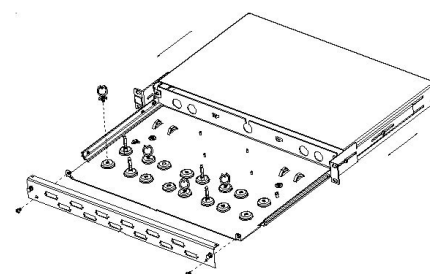

Features and Benefits

The Fibre Management Panel 3 (FMP 3) is a 1U 19" rack mounted panel, which allows direct mounting of the connectors into the front panel plates. Available in up to 24 ports in Duplex ST®, Duplex SC, MT-RJ and LC versions with a full range of cable fixing accessories. This panel is available in graphite grey and complements the existing range of Molex Premise Networks patch panel products.

The FMP 3 is a universal panel, using a common chassis that is interchangeable with our range of front plates.

The FMP 3 can be used as both a sliding and fixed panel.

- 19" rack compatible
- Up to 24 ports (48 fibres)
- Front plates available in Duplex ST®, Duplex SC, Duplex SC shuttered, MT-RJ, MT-RJ shuttered and LC shuttered
- Fibre management system
- Strain relief for fibre cable
- Flexibility - Separate chassis and front plates
- Graphite grey
- Dimensions: 442x291x44mm

Reference Information

RFR-00100 - Body Kit includes an FMP 3 hardware kit containing the following:

- 1 x Cable gland 4-8mm M20
- 4 x Blanking grommet 20mm
- 1 x Open grommet
- 2 x Fibre support base and clips
- 1 x Kevlar retention post
- 24 x Adapter mounting screws

The FMP 3 hardware kit is a basic kit. For high density installs, different size glands and extra cable management clips are available additionally, please see part numbers listed.

NOTE: SC Shuttered Adapters CANNOT be used with the High Density SC/ST Front Plate, Part Number RFR-00103.