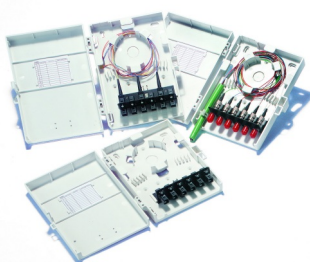

Order No.	SAP No.	Description
WFR-00010-02	180970009	6 Port ST 601 Enclosure, Multimode
WFR-00024-02	Consult Molex	8 Port ST 601 Enclosure, Unloaded
WFR-00025-02	180970013	8 Port ST 601 Enclosure, Multimode
WFR-00027-02	180970015	8 Port Duplex SC 601 Enclosure, Unloaded
WFR-00028-02	180970016	8 Port Duplex SC 601 Enclosure, Multimode
WFR-00029-02	180970017	8 Port Duplex SC 601 Enclosure, Singlemode
WFR-00030-02	180970078	12 Port LC 601 Enclosure, Unloaded
WFR-00033-02	180970007	Fiber 601 Wall Mount Enclosure 6F MTRJ Unloaded White
WFR-00034-02	180970079	12 Port LC 601 Enclosure, Multimode
WFR-00035-02	180970080	12 Port LC 601 Enclosure, Singlemode