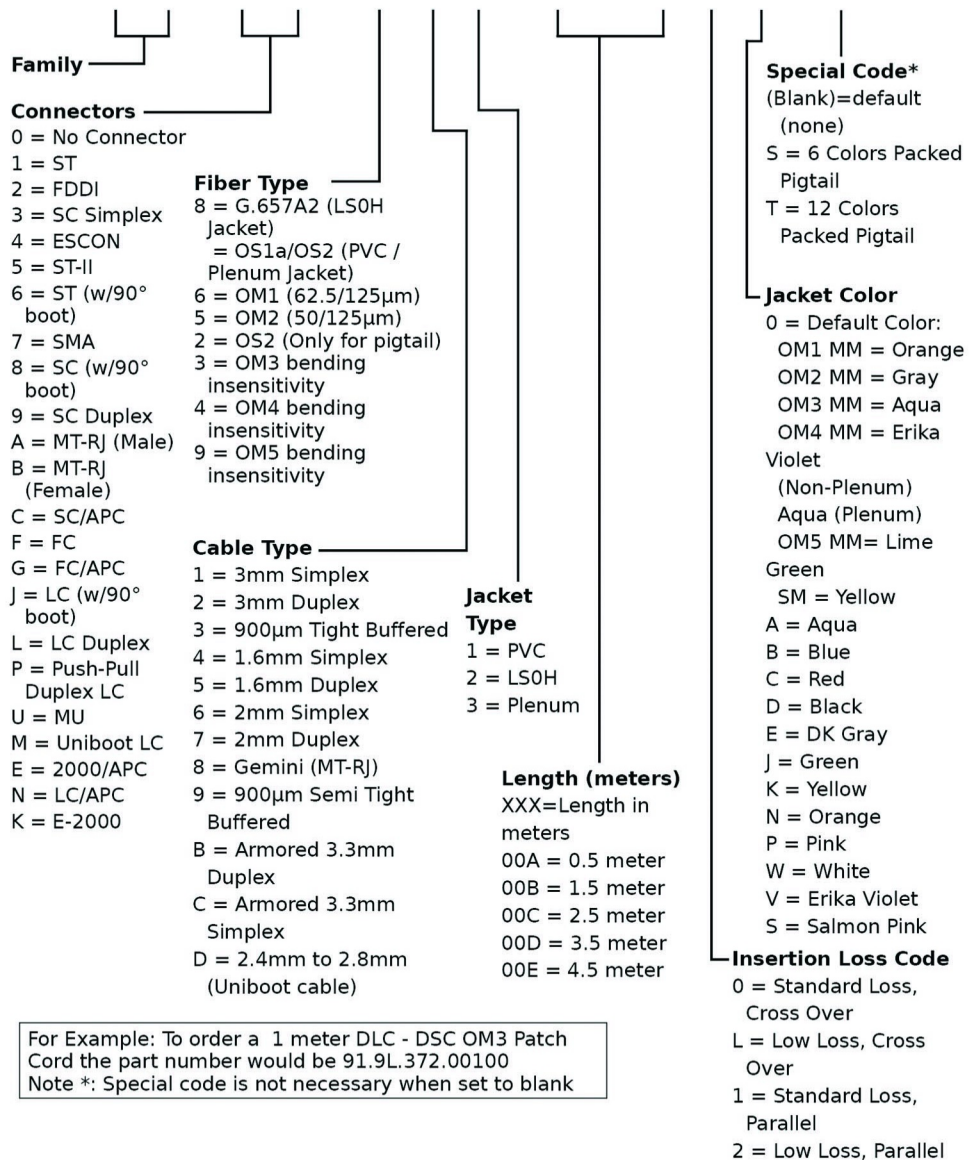

91.XX.XXX.XXXXX-X

For Example: To order a 1 meter DLC - DSC OM3 Patch Cord the part number would be 91.9L.372.00100
Note *: Special code is not necessary when set to blank

Order No.	SAP No.	Description
91.XX.XXX.XXXXX-X	Consult Molex	Fiber Optic Patch Cords