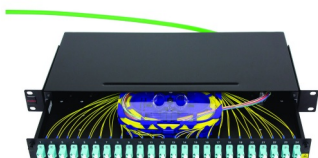

1U Multi-Function Fiber Enclosure Gen II

The 1U Multi-Function Fiber Enclosure is a configurable rack mount unit for storing and terminating incoming fiber cable. The fiber enclosure has been designed to accommodate various termination types and adapter configurations. The floor of the enclosure is constructed to allow maximum flexibility in routing fibers. Constructed with a ball bearing slide mechanism allows ease of access to fibers. The interchangeable front plate facilitates upgrades as required. The enclosure has an optional front locking kit and an optional front cable management to securely route patch cords.

- Accommodates up to 4 ModLink Quick Connect Cassettes which allows 12-24 fiber connections per cassette with various interfacing adapters
- Accommodates up to 4 Modular Splice Cassettes which allows 6-24 fiber connections per cassette. The cassettes allow for splice termination while protecting individual fibers
- Compatible with preloaded FMP 3 style adapter plates in various fiber counts and adapter configurations
- Self-adhesive fiber management hub is stackable and can be segmented providing individualization of fiber routing
- Optional 24 fiber splice tray available to maximize port capacity while providing fiber management for excess fiber
- Optional front cable management allows secure routing of patch cords
- Optional locking kits provide security with over-locking curved cam lock locking into the top of the enclosure. The hinged top allows easy moves, adds and changes, and can be retrofitted
- Compatible with Molex's 6 Pak Adapter plate program that allows 6-24 fiber connections per plate, 72 fiber MTP connections and 3 DataGate copper/synergy connections per plate
- Colors: AQ = Aqua, GR = Green, BL = Blue, EV = Erika Violet, LG = Lime Green, OL = Beige